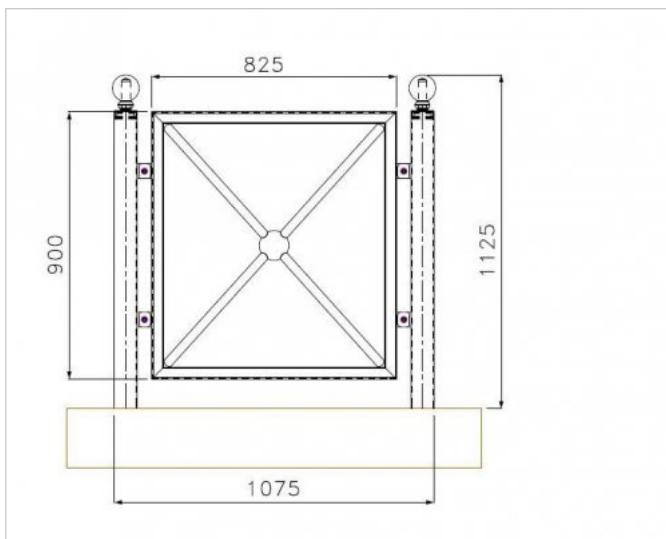

### Data sheet

**Colour** RAL colours as per catalogue

**Materials** Galvanised and painted steel, aluminium

**Dimensions** Width 90 mm Length 2100 mm Height 1200 mm

**Weight** 35 Kg

### Data sheet

**Colour** RAL colours as per catalogue

**Materials** Galvanised and painted steel, aluminium

**Dimensions** Width 90 mm Length 2050 mm Height 1200 mm

### Data sheet

**Colour** | RAL colours as per catalogue

**Materials**

Galvanised and painted steel, aluminium

**Dimensions**

Width 90 mm Length 1100 mm Height 1120 mm

### Data sheet

<b>Colour</b>	RAL colours as per catalogue 
<b>Materials</b>	Galvanised and painted steel, aluminium 
<b>Dimensions</b>	Width 90 mm Length 950 mm Height 1125 mm