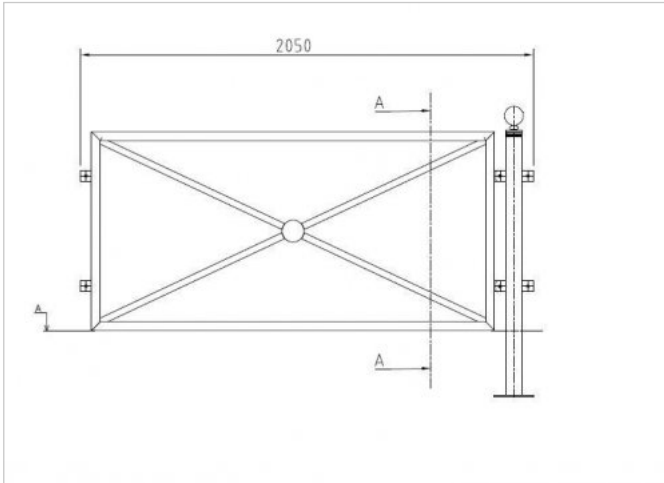

### Data sheet

**Colour** RAL colours as per catalogue

**Materials** Galvanised and painted steel, aluminium

**Dimensions** Width 90 mm Length 2100 mm Height 1200 mm

**Weight** 35 Kg

## Epoca barrier Epoca

Barrier additional module, L=2000, with aluminium ball, embedded.

Specifications: Barrier in non-alloy steel with two uprights in Ø76 mm, 2 mm thick, tubular steel, topped with a ball in Ø100 mm anticorrosion aluminium with an average casting thickness of 8 mm, or Ø90 mm cast iron. Intermediate panel in non-alloy steel with frame in 40x40 mm square tubular steel and cross in 30x6 mm steel plate, with Ø100 mm central disk. Centre distance 2000 mm: Overall dimensions base module: 2100x100x1200h mm. Overall dimensions additional module: 2005x100x1200h mm. Centre distance 1000 mm: Overall dimensions base module: 1100x100x1200h mm. Overall dimensions additional module: 1005x100x1200h mm.

### Data sheet

<b>Colour</b>	RAL colours as per catalogue 
<b>Materials</b>	Galvanised and painted steel, aluminium 
<b>Dimensions</b>	Width 90 mm Length 2050 mm Height 1200 mm

### Data sheet

**Colour** | RAL colours as per catalogue

**Materials**

Galvanised and painted steel, aluminium

**Dimensions**

Width 90 mm Length 1100 mm Height 1120 mm