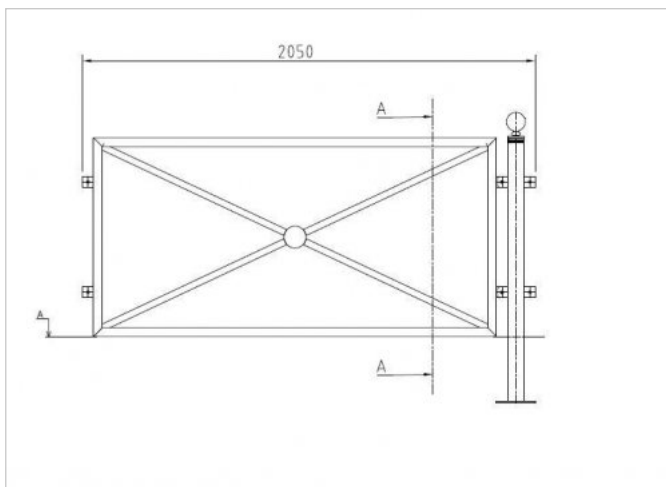

### Data sheet

<b>Colour</b>	RAL colours as per catalogue 
<b>Materials</b>	Galvanised and painted steel, aluminium 
<b>Dimensions</b>	Width 90 mm Length 2050 mm Height 1200 mm

### Data sheet

**Colour** RAL colours as per catalogue

**Materials** Galvanised and painted steel, aluminium

**Dimensions** Width 90 mm Length 2100 mm Height 1200 mm

**Weight** 35 Kg

### Data sheet

**Colour** RAL colours as per catalogue

**Materials** Galvanised and painted steel, aluminium

**Dimensions** Width 90 mm Length 2050 mm Height 1200 mm

### Data sheet

**Colour** | RAL colours as per catalogue

**Materials**

Galvanised and painted steel, aluminium

**Dimensions**

Width 90 mm Length 1100 mm Height 1120 mm