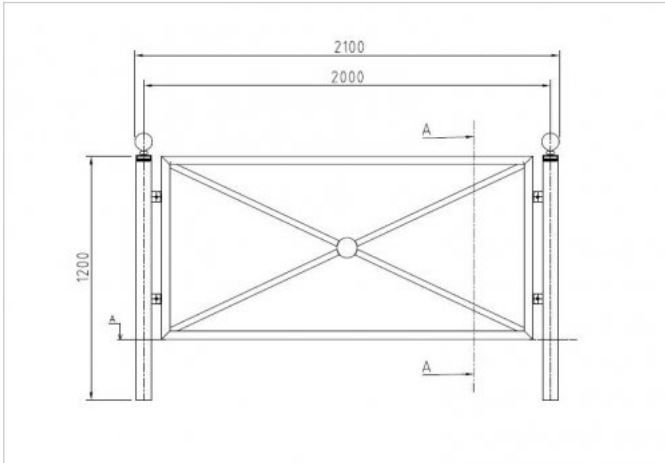

## Epoca barrier Epoca

Barrier base module, L=2000, with aluminium ball, embedded.

Specifications: Barrier in non-alloy steel with two uprights in Ø76 mm, 2 mm thick, tubular steel, topped with a ball in Ø100 mm anticorrosional aluminium with an average casting thickness of 8 mm, or Ø90 mm cast iron. Intermediate panel in non-alloy steel with frame in 40x40 mm square tubular steel and cross in 30x6 mm steel plate, with Ø100 mm central disk. Centre distance 2000 mm: Overall dimensions base module: 2100x100x1200h mm. Overall dimensions additional module: 2005x100x1200h mm. Centre distance 1000 mm: Overall dimensions base module: 1100x100x1200h mm. Overall dimensions additional module: 1005x100x1200h mm.

### Data sheet

**Colour** RAL colours as per catalogue

**Materials** Galvanised and painted steel, aluminium

**Dimensions** Width 90 mm Length 2100 mm Height 1200 mm

**Weight** 35 Kg

## Epoca barrier Epoca

Barrier additional module, L=2000, with aluminium ball, embedded.

Specifications: Barrier in non-alloy steel with two uprights in Ø76 mm, 2 mm thick, tubular steel, topped with a ball in Ø100 mm anticorrosion aluminium with an average casting thickness of 8 mm, or Ø90 mm cast iron. Intermediate panel in non-alloy steel with frame in 40x40 mm square tubular steel and cross in 30x6 mm steel plate, with Ø100 mm central disk. Centre distance 2000 mm: Overall dimensions base module: 2100x100x1200h mm. Overall dimensions additional module: 2005x100x1200h mm. Centre distance 1000 mm: Overall dimensions base module: 1100x100x1200h mm. Overall dimensions additional module: 1005x100x1200h mm.

### Data sheet

<b>Colour</b>	RAL colours as per catalogue 
<b>Materials</b>	Galvanised and painted steel, aluminium 
<b>Dimensions</b>	Width 90 mm Length 2050 mm Height 1200 mm