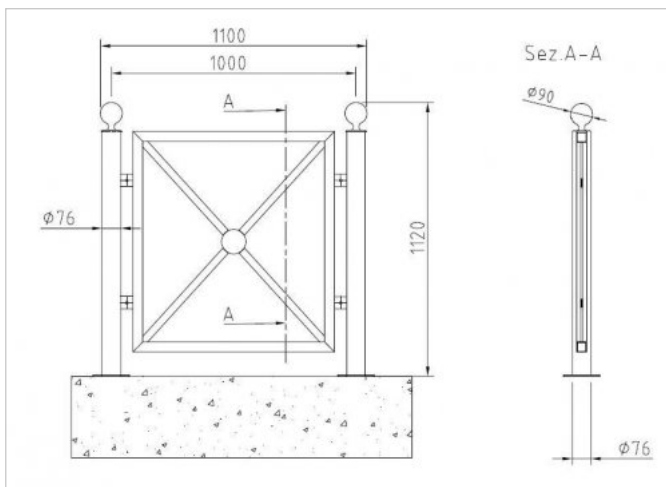

### Data sheet

**Colour** RAL colours as per catalogue

**Materials** Galvanised and painted steel, aluminium

**Dimensions** Width 90 mm Length 2050 mm Height 1200 mm

### Data sheet

**Colour** | RAL colours as per catalogue

**Materials**

Galvanised and painted steel, aluminium

**Dimensions**

Width 90 mm Length 1100 mm Height 1120 mm

### Data sheet

<b>Colour</b>	RAL colours as per catalogue 
<b>Materials</b>	Galvanised and painted steel, aluminium 
<b>Dimensions</b>	Width 90 mm Length 950 mm Height 1125 mm

### Data sheet

**Colour** RAL colours as per catalogue

**Materiali** Acciaio Zincato e Verniciato, Alluminio

**Dimensione** Larghezza 90 mm Lunghezza 1100 mm Altezza 1120 mm

**Peso** Kg

**Montaggio**

**Note**