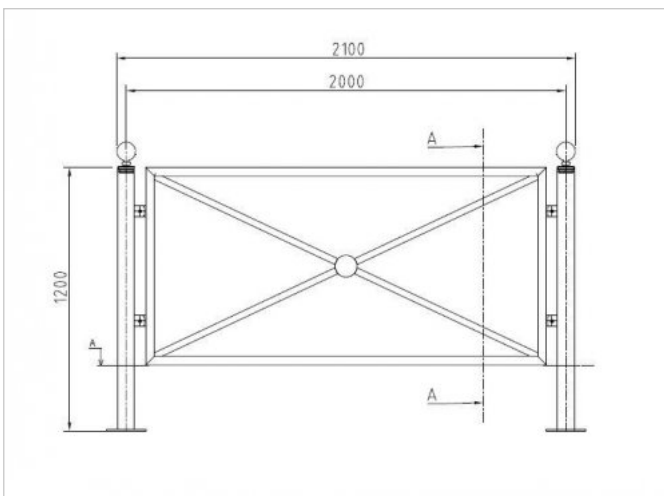

### Data sheet

**Colour** RAL colours as per catalogue

**Materials** Galvanised and painted steel, aluminium

**Dimensions** Width 90 mm Length 2100 mm Height 1200 mm

**Weight** 35 Kg

### Data sheet

<b>Colour</b>	RAL colours as per catalogue 
<b>Materials</b>	Galvanised and painted steel, aluminium 
<b>Dimensions</b>	Width 90 mm Length 2050 mm Height 1200 mm

### Data sheet

<b>Colour</b>	RAL colours as per catalogue 
<b>Materials</b>	Galvanised and painted steel, aluminium 
<b>Dimensions</b>	Width 90 mm Length 950 mm Height 1125 mm