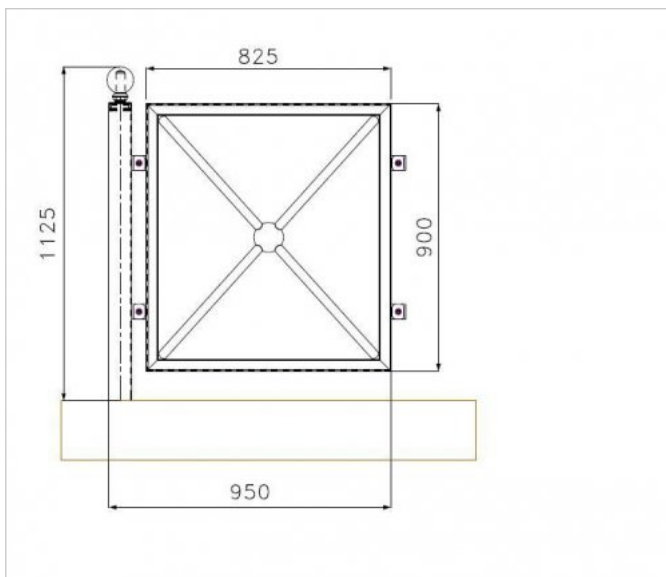

### Data sheet

**Colour** RAL colours as per catalogue

**Materials** Galvanised and painted steel, aluminium

**Dimensions** Width 90 mm Length 2050 mm Height 1200 mm

### Data sheet

**Colour** | RAL colours as per catalogue

**Materials**

Galvanised and painted steel, aluminium

**Dimensions**

Width 90 mm Length 1100 mm Height 1120 mm

### Data sheet

<b>Colour</b>	RAL colours as per catalogue 
<b>Materials</b>	Galvanised and painted steel, aluminium 
<b>Dimensions</b>	Width 90 mm Length 950 mm Height 1125 mm

### Data sheet

**Colour** RAL colours as per catalogue

**Materiali** Acciaio Zincato e Verniciato, Alluminio

**Dimensione** Larghezza 90 mm Lunghezza 1100 mm Altezza 1120 mm

**Peso** Kg

**Montaggio**

**Note**